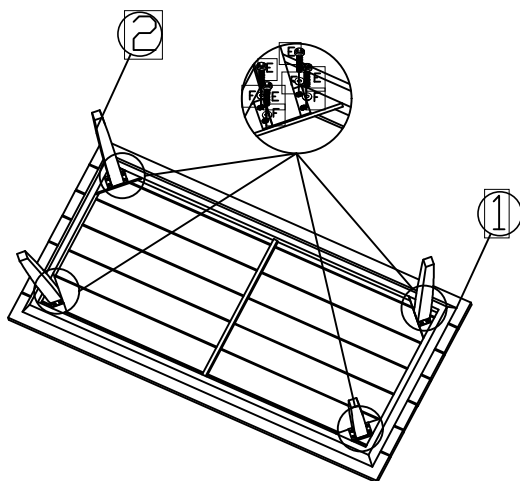

6414071 Loiste ruokapöytä 230x100 ruskea

No.		Qty
1		1
2		4

No.		Qty
E	 M6*20	16
F		16
G		1

step1

step2

PLEASE KINDLY NOTE THAT AFTER ASSEMBLED, THEN TIGHTEN ALL THE SCREWS.
IF YOU FEEL IT'S HARD TO SCREW IN, PLEASE TAKE BACK A LITTLE, THEN TRY AGAIN!